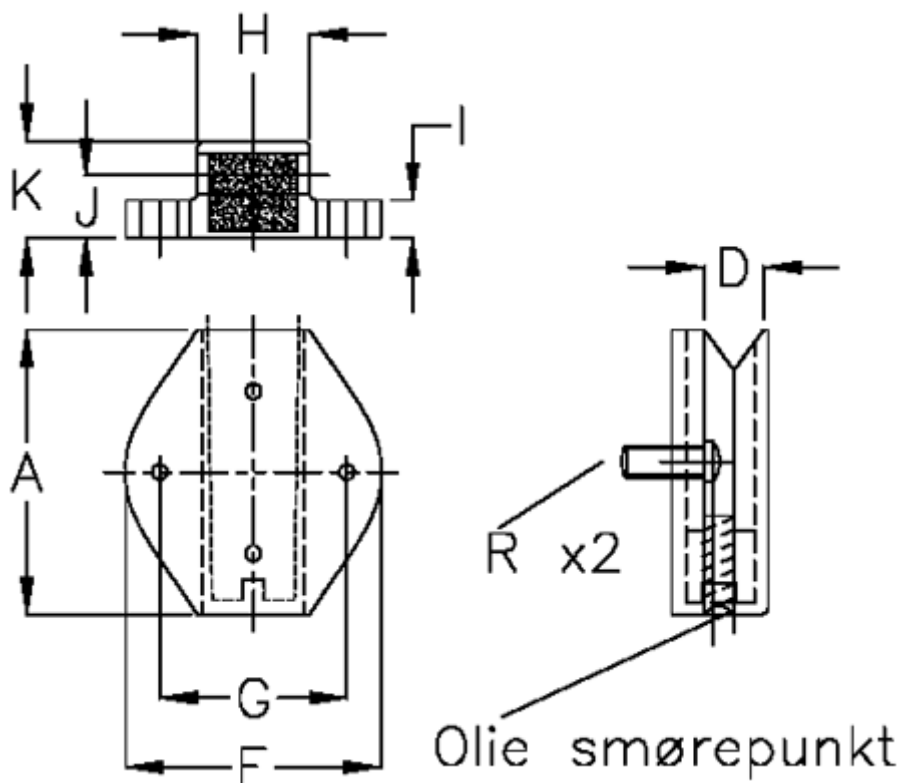

Article number: 059040580

Description: Hepco lubricator slimline LB 580

Measures

A = 57.0

D = 12.5

F = 50

G = 38

H = 26.50

I = 7.5

J = 14.3

K = 21.9

R = M5x16

Weight kg/1000 = 0.030